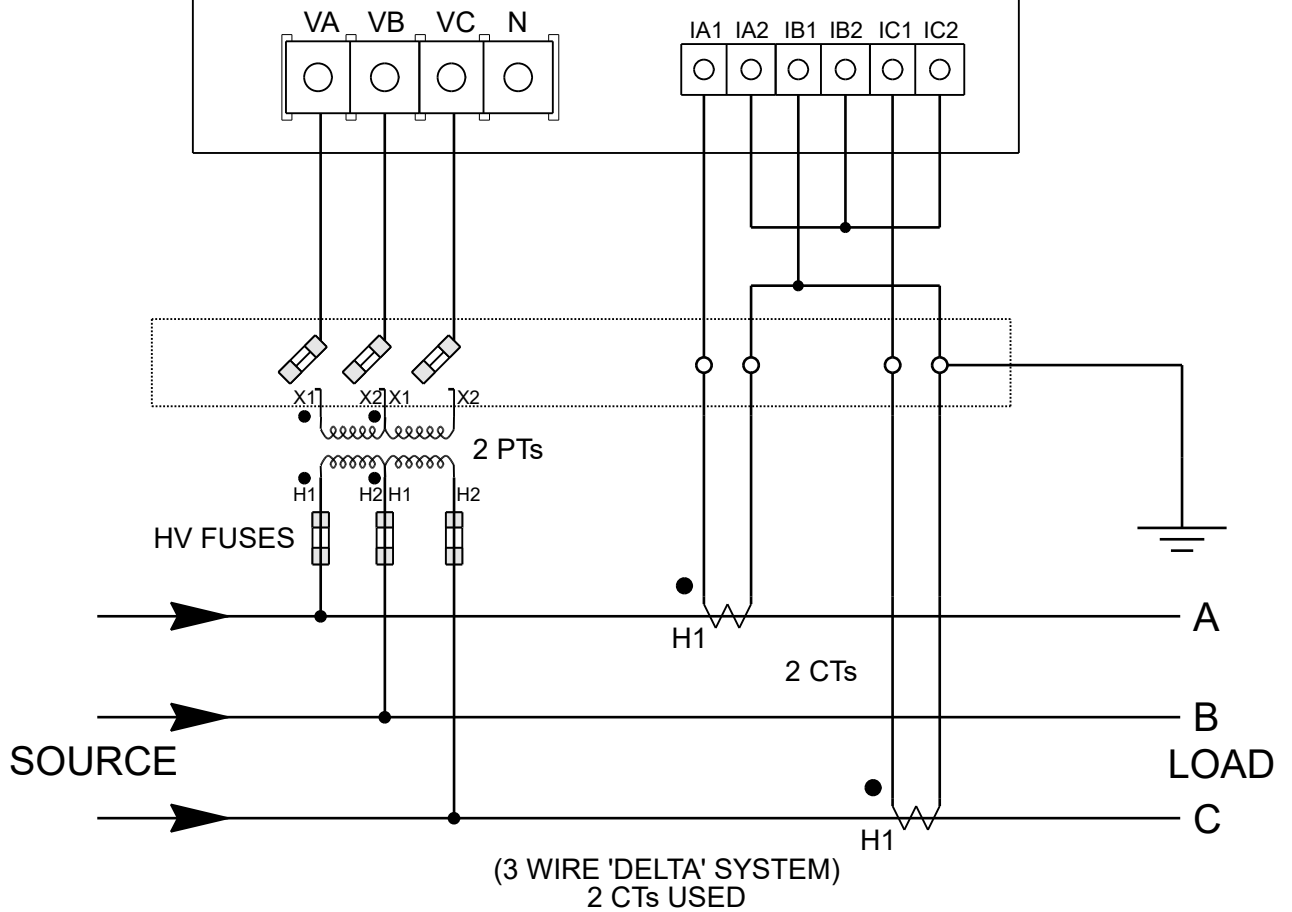

ELKOR POWER METER

INTERFACING BLOCK (OPTIONAL)
INCLUDING "DEAD-FRONT" FUSE
BLOCK AND CT SHORTING MEANS
(SEE DRAWING CODE: I-BLOCK)

ELKOR Technologies Inc.

DRAWN: PCK	TITLE: Delta wiring using 2 PTs and 2 CTs	CODE:
CHECKED: CKK		
DATE: 2019/05/15	FILE: Delta with 2xPT and 2xCT.t4g	SHEET: 1 OF 1